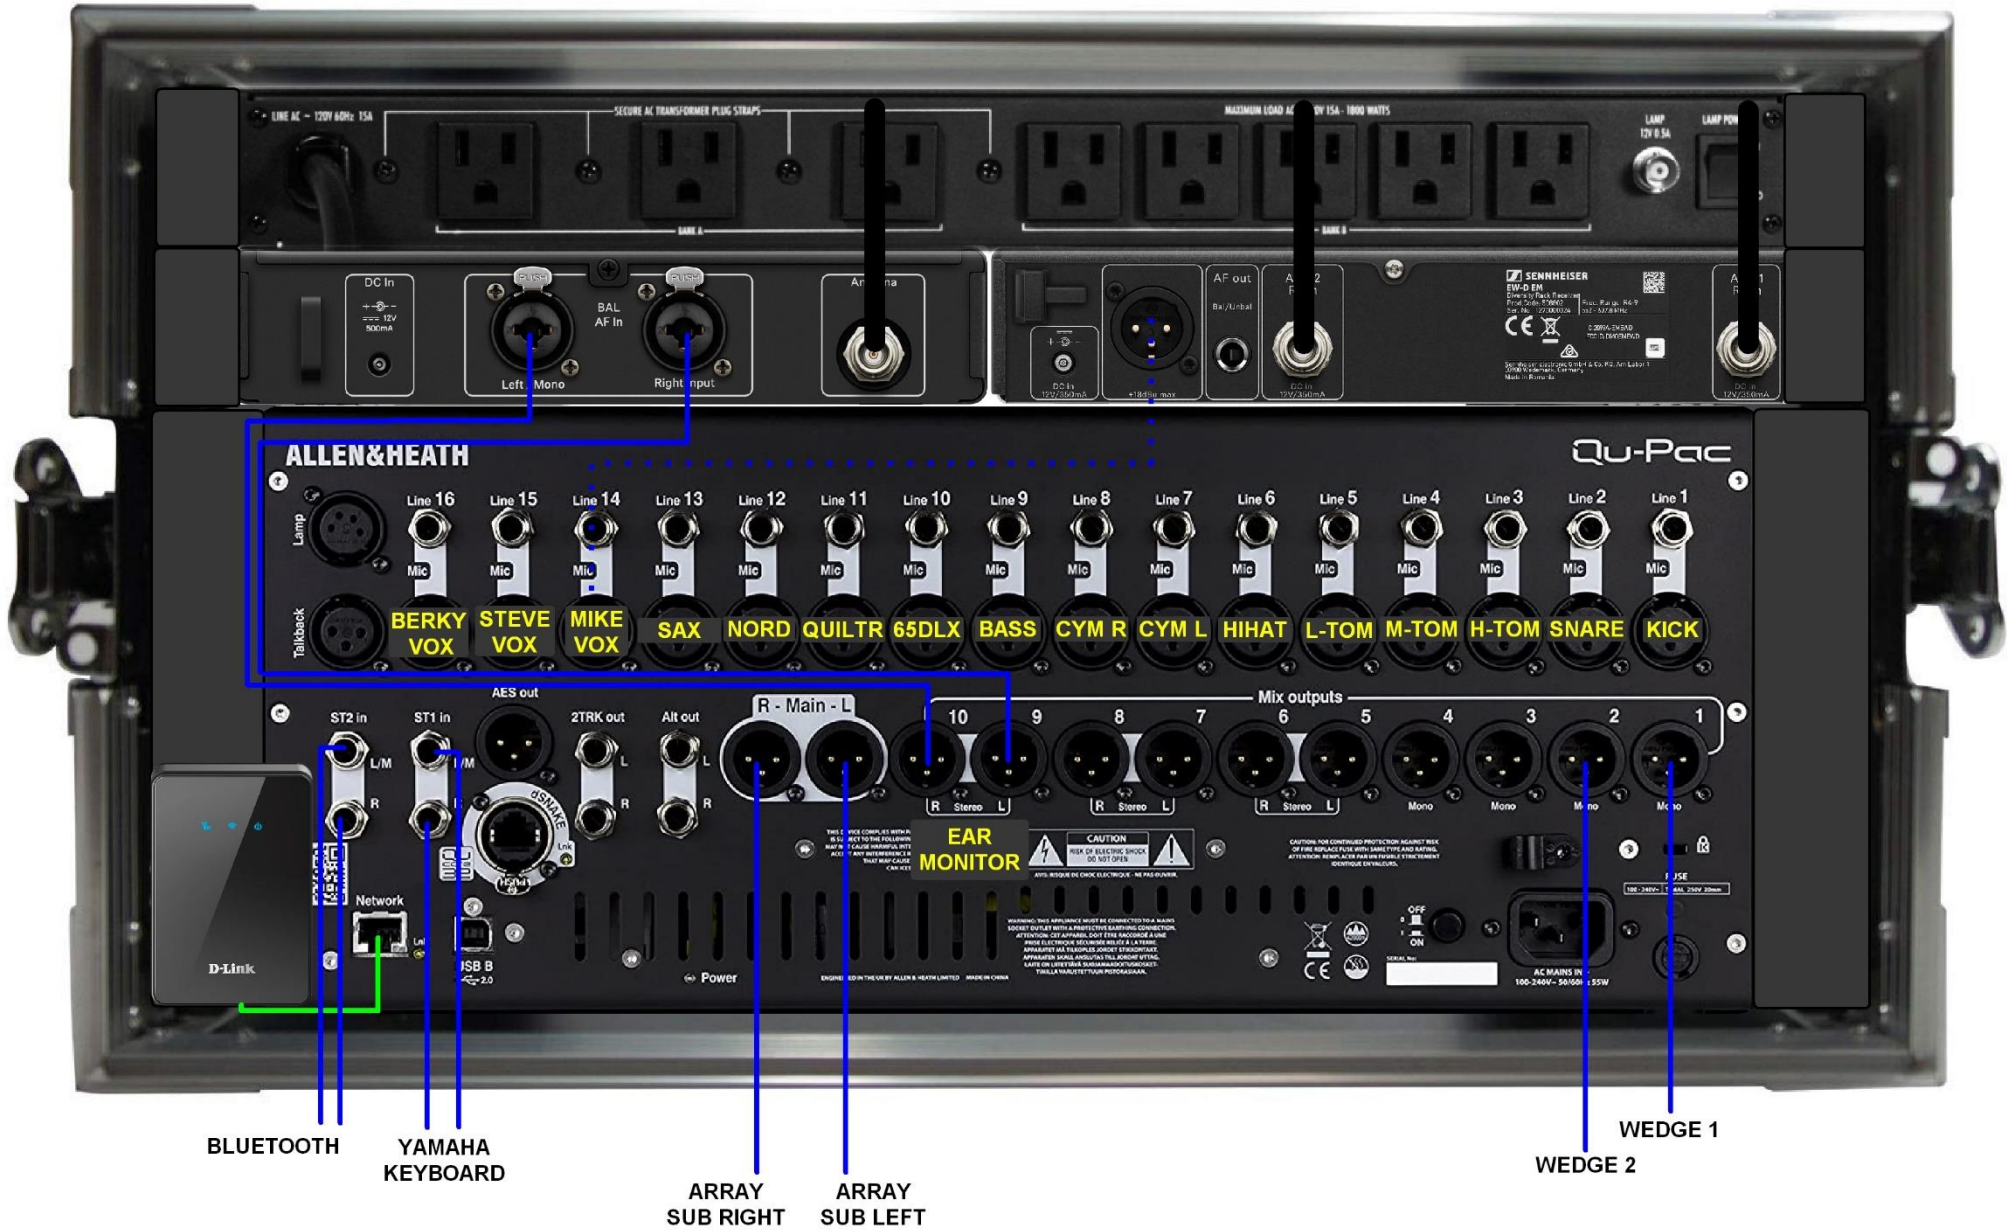

Redondo Dead
Grateful Dead Tribute Band

QU-PAC MIXER

Contact: Michael Warren
p: 310-621-9700 e: michael@mwaudio.com
www.redondodead.com

Redondo Dead
Grateful Dead Tribute Band

EQUIPMENT LIST

Contact: Michael Warren
p: 310-621-9700 e: michael@mwaudio.com
www.redondodead.com

1 x Allen & Heath QU-PAC Mixer (SKB 6U Case)	1 x Fender 62' Stratocaster White
4 x JBL SRX906LA Line Array Speakers	1 x Fender Stratocaster Tobacco Sunburst
2 x JBL SRX918S Subwoofers	1 x D'Angelico Guitar Blue
2 x EV EKX12P Speakers	1 x Apple iPad
1 x Wireless Stereo In-Ear System w/ 6 Receivers	1 x Canon XA-11 Camcorder
1 x Yamaha 5pc. Drum Kit	1 x Canon VX-350 Camcorder
1 x Darkglass Alpha Omega 900 Bass Head	1 x Panasonic Camcorder
1 x Darkglass 4x10" Bass Cab	3 x Video Tripods
1 x Fender 65 Deluxe Guitar Amp	1 x Direct Box
1 x Quilter Twin 12" Guitar Amp + Twin 12" Cabinet	6 x Boom Stands
1 x Boss GT100 Pedal Board	2 x Small Boom Stands
1 x Nord Electro 6D Keyboard	1 x Kick Stand
1 x Yamaha CP88 Keyboard	2 x Sub Poles
4 x Moving Head Lights (stage)	2 x Guitar Stands
4 x Flat Pars (stage)	1 x DMX Auto Lighting Controller
4 x Flat Pars + 2 x COB Spots (front spot/wash)	1 x Redondo Dead 10' Banner
1 x Chauvet Haze 2D Machine	2 x Array Plate Mounts
3 x Lighting Tripod Stands	1 x Mic Stand Phone Mount
1 x 10'-15' Lighting Truss	1 x Sandisk 1TB External SSD, 3 x Sandisk 64GB SD Cards

CABLES

QTY	CABLE	QTY	CABLE	QTY	CABLE	QTY	CABLE
1	50' XLR	4	5' XLR	1	20' 8-CH DRUM SNAKE	4	50' 12/3 Power Cord
10	25' XLR	2	3' XLR	1	20' DMX	6	25' 12/3 Power Cord
2	15' XLR	4	25' 1/4" - 1/4"	6	5' DMX	4	10' 12/3 Power Cord
5	10' XLR	1	10' 1/4" - 1/4"	6	5' PowerCon	2	20' IEC Power Cord
2	6' XLR	1	20' 1/4" - 1/4"	1	USB to Lightning	1	15' 3-Way Extension