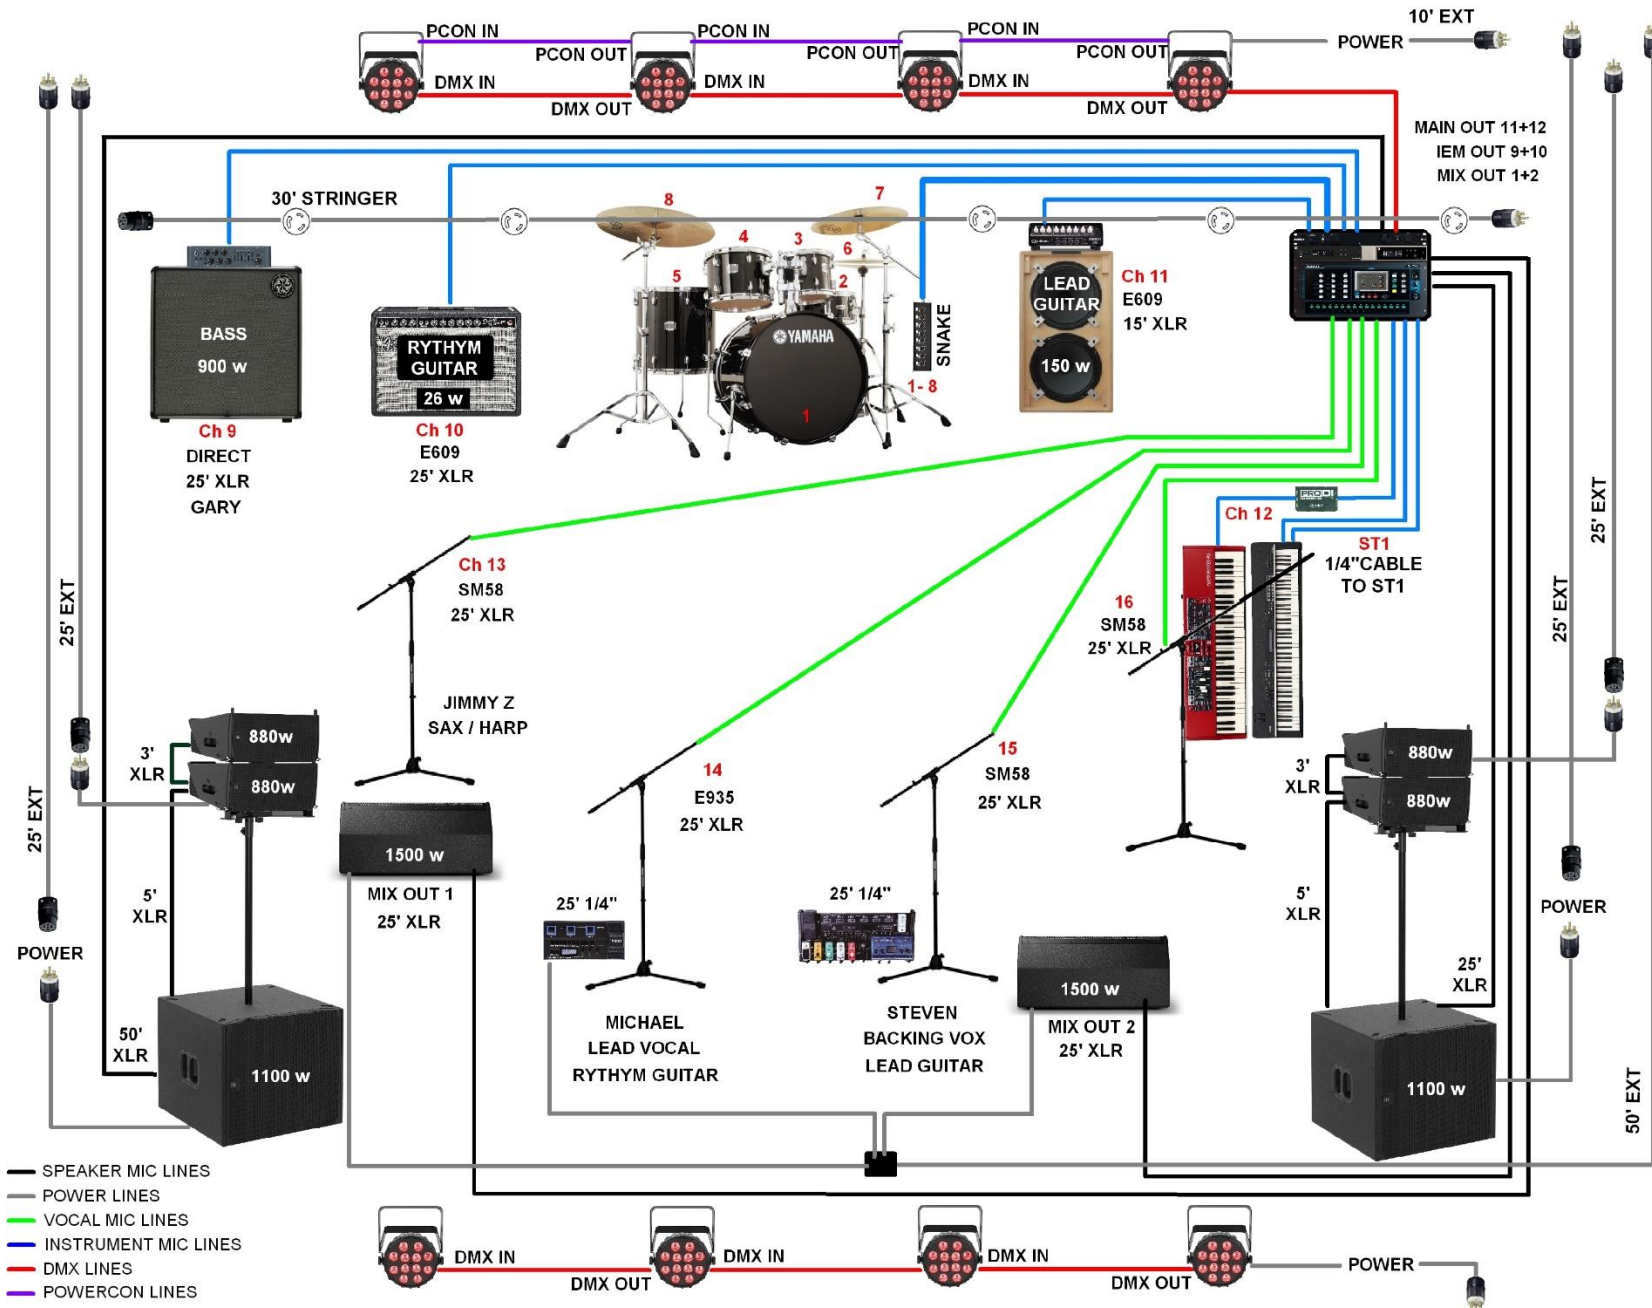

Redondo Dead
Grateful Dead Tribute Band

SIGNAL FLOW

Contact: Michael Warren
p: 310-621-9700 e: michael@mwaudio.com
www.redondodead.com